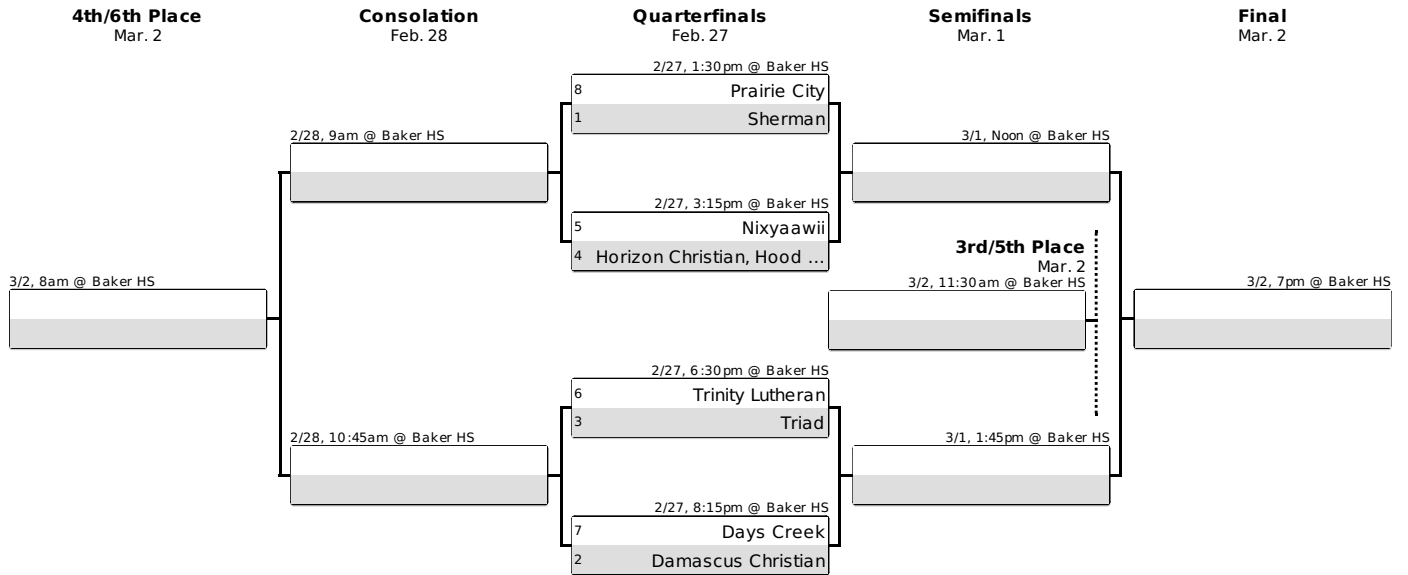

2019 OSAA / OnPoint Community Credit Union 1A Boys Basketball State Championship

February 27 - March 2, Baker HS

The team with the better Adjusted Playoff Ranking (APR) shall be the designated home team (bottom team in the matchup).