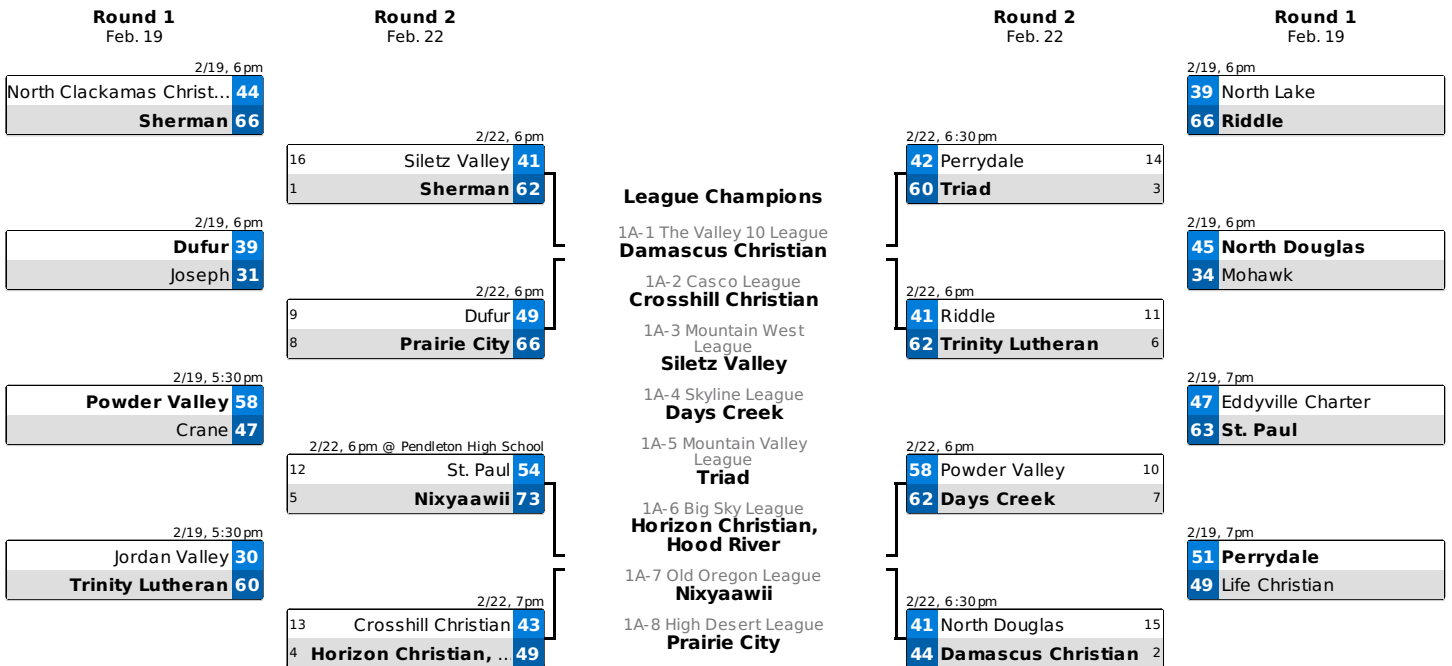

2019 OSAA / OnPoint Community Credit Union 1A Boys Basketball State Championship

February 27 - March 2, Baker HS

The team with the better Adjusted Playoff Ranking (APR) shall be the designated home team (bottom team in the matchup).