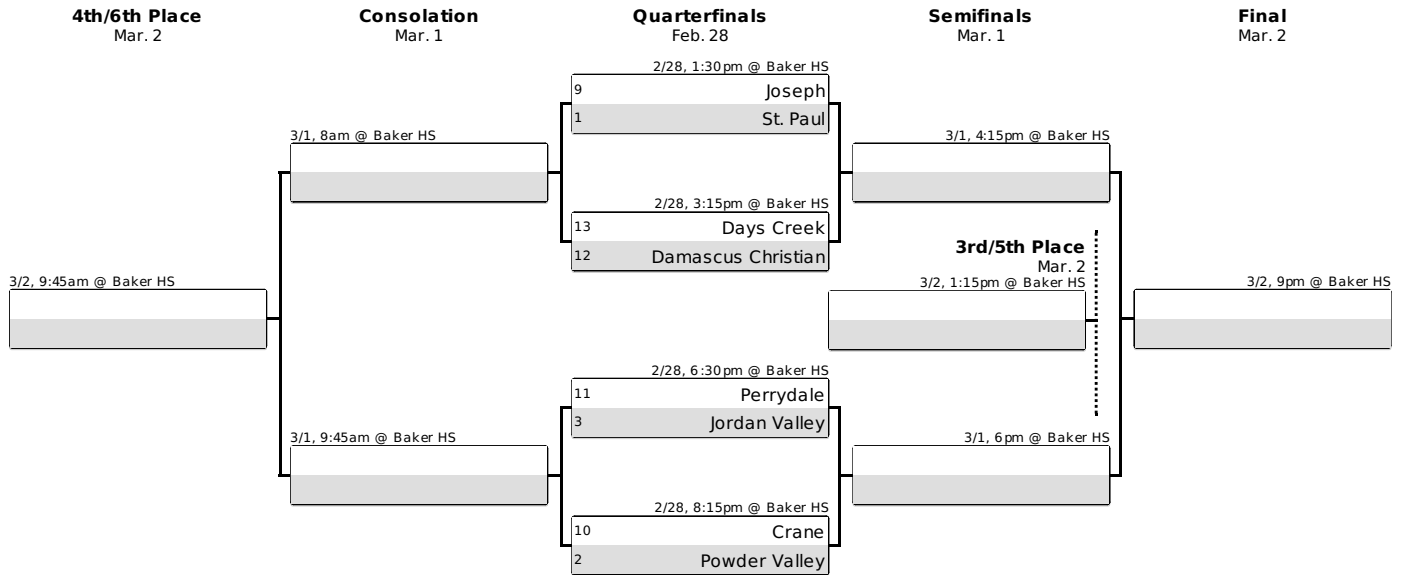

2019 OSA / OnPoint Community Credit Union 1A Girls Basketball State Championship

February 28 - March 2, Baker HS

The team with the better Adjusted Playoff Ranking (APR) shall be the designated home team (bottom team in the matchup).