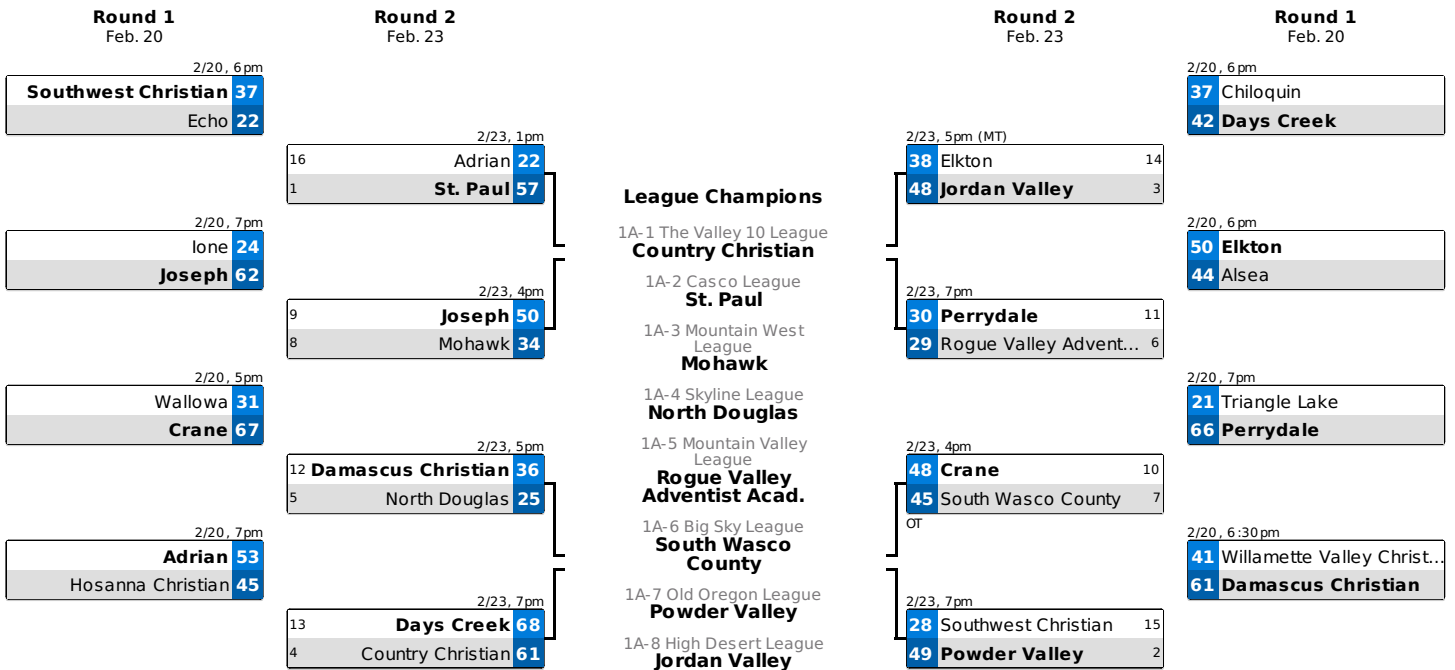

2019 OSA / OnPoint Community Credit Union 1A Girls Basketball State Championship

February 28 - March 2, Baker HS

The team with the better Adjusted Playoff Ranking (APR) shall be the designated home team (bottom team in the matchup).